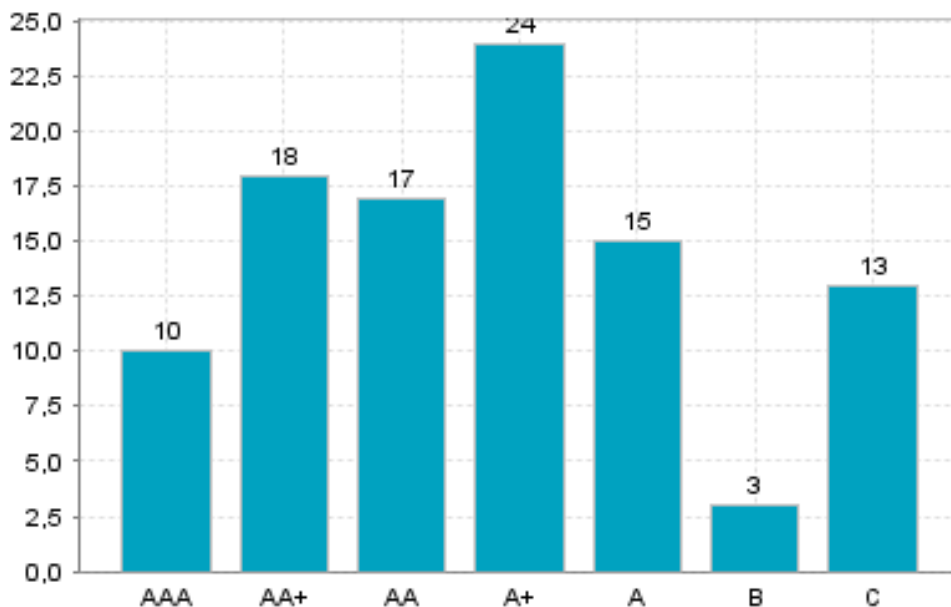

Rating Alfa distribution in the branch of industry: Wholesale of metal and mineral products

Share of strong companies (AAA or AA+) in different lines, in the range: Uusimaa